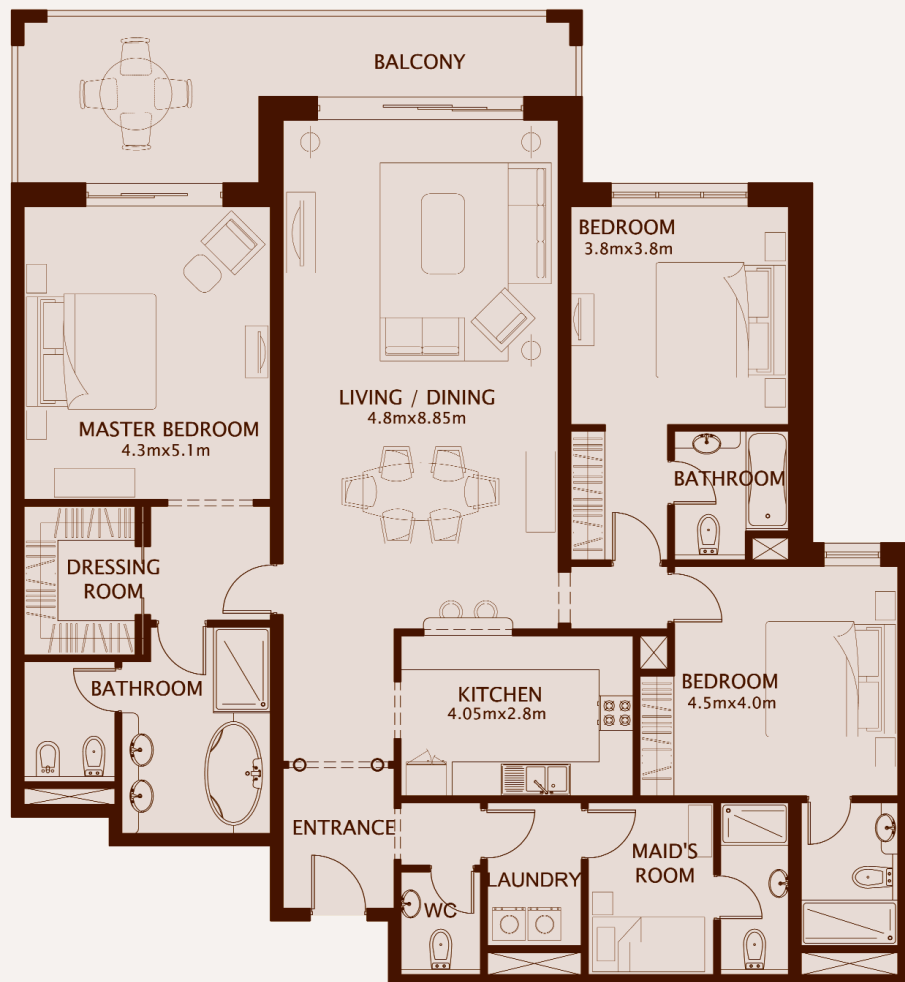

APARTMENTS

UNIT TYPE D1 - 3 BEDROOM

Apartments - Unit Type D1, 3 Bedroom - Approximate Areas		
Unit	199.75 - 201.97m ²	2,150 - 2,174ft ²
Balcony	22.68 - 39.77m ²	244 - 428ft ²
Total	224.65 - 240.37m²	2,418 - 2,587ft²